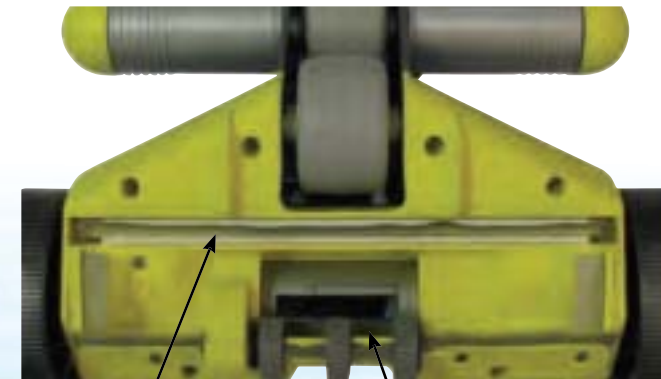

Suits Most Popular Pool Types and Pumps:

The Frill-NeckWIZARD requires only a very low flow so it can be used on most in-ground and above ground pools. It is suitable for use on all popular pool surfaces such as fibreglass, concrete, tiled and vinyl linings, and comes packed with two footpad designs for best performance on your pool.

Large Deflector Ring

Compact and Manoeuvrable:

The clever design of the Frill-NeckWIZARD means that it is compact and manoeuvrable. It is less likely to get trapped in difficult locations like stairs and ladders. It includes a deflector ring that turns it away from difficult obstacles while a large deflector ring is also available as an accessory, for really problematic locations.

QUIET DRIVE SYSTEM

The Frill-NeckWIZARD® Includes:

- ★ Frill-NeckWIZARD™ with Cleaning Frill, Deflector Wheel & Bumper
- ★ 12 x 1 meter hoses
- ★ Surface Disk
- ★ Hose Weight & Protector
- ★ Automatic Weir Valve
- ★ Universal Weir Adapter
- ★ 2 x 45 Angle Joints
- ★ 2 x Footpads to suit your pool surface
- ★ Flow Meter

Flow Rate Required: 60-70 lpm

LeafWIZARD®:

Tired of constantly cleaning your pool to remove leaves and dirt? Then you need a Davey LeafWIZARD.

Superior Leaf Handling:

The LeafWIZARD is specially designed to clean pools prone to a high leaf load and for sweeping dirt off the floor of your pool. The LeafWIZARD has an extra-large mouth that swallows up most troublesome leaves, gumnuts, needles and seeds.