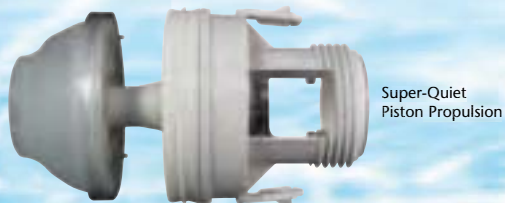

The Frill-NeckWIZARD®:

Does your pool require constant maintenance to keep it looking clean and clear? With a Davey Frill-NeckWIZARD, dirt and grime in your pool will be a thing of the past. It works like Magic!

Quiet Drive System:

The Frill-NeckWIZARD incorporates unique piston propulsion created by its revolutionary engine unit and the suction from your pump.

This piston propulsion is super-quiet with no annoying thumping noises. Like the LeafWIZARD you can run the cleaner at any time of the day or night without disturbing your tranquil poolside setting.

Super-Quiet Piston Propulsion

Fast and Effective Pool Cleaning:

The Frill-NeckWIZARD's powerful piston propulsion moves it quickly around your pool while removing unwanted dirt and grime. The footpad and specially designed cleaning frill combine to capture dirt whilst effectively scrubbing your pool surface.

Suits Most Popular Pool Types and Pumps:

The Frill-NeckWIZARD requires only a very low flow so it can be used on most in-ground and above ground pools. It is suitable for use on all popular pool surfaces such as fibreglass, concrete, tiled and vinyl linings, and comes packed with two footpad designs for best performance on your pool.